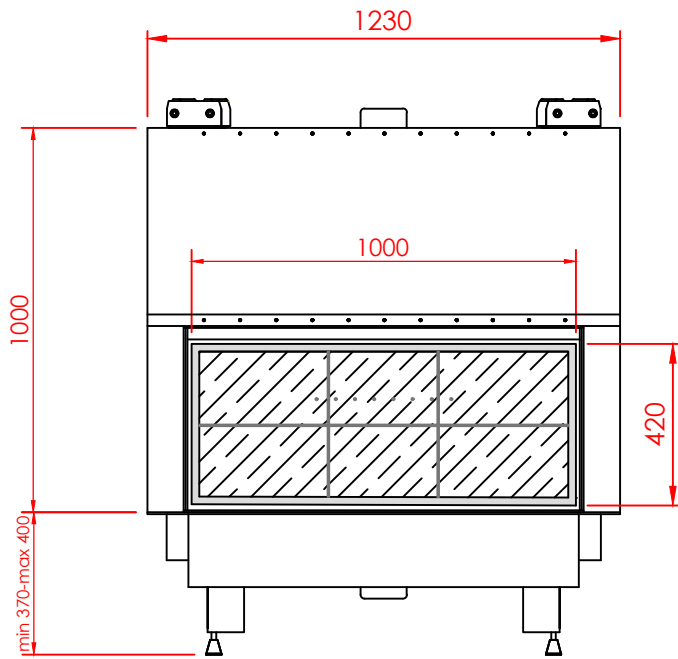

Top

Front

Side

Series:	<b>FLAT</b>
Model:	Architectural
Type:	100x42
Specials:	STD

All dimensions in mm  
 General dimension tolerances up to 7mm  
 All illustrations and drawings are protected by copyright.  
 Exploitation or publication, even of individual details,  
 only with our permission.  
 Technical changes and errors reserved.