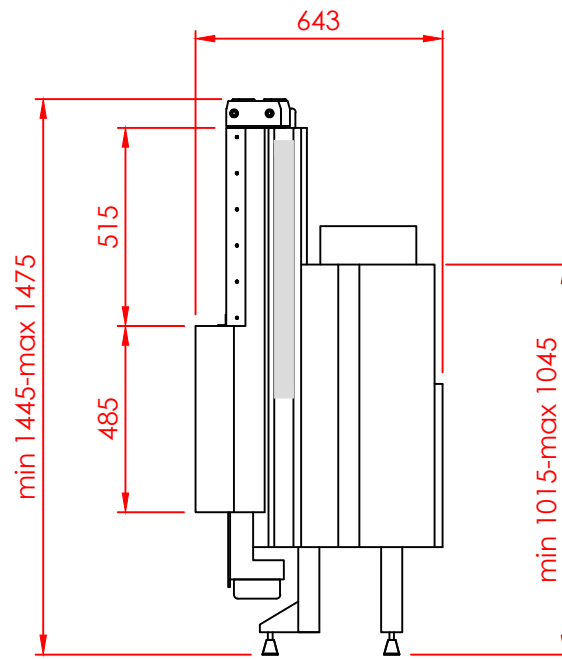

Top

Front

Side

Series:	<b>FLAT</b>
Model:	Architectural
Type:	100x42
Specials:	STD

All dimensions in mm  
 General dimension tolerances up to 7mm  
 All illustrations and drawings are protected by copyright.  
 Exploitation or publication, even of individual details,  
 only with our permission.  
 Technical changes and errors reserved.